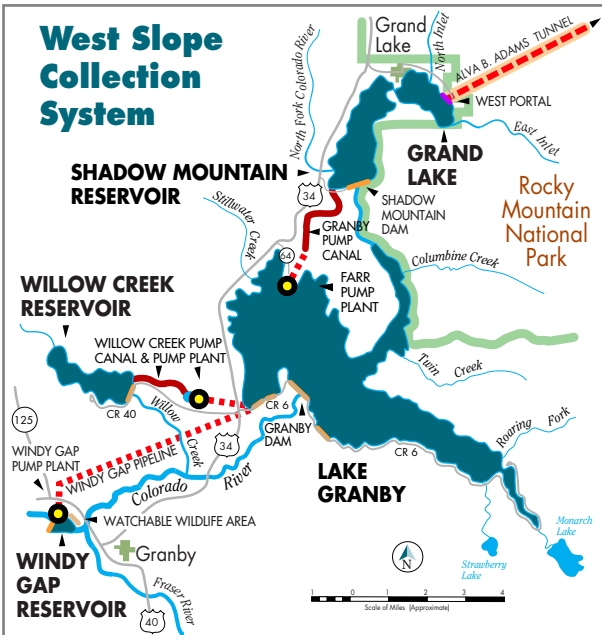

West Slope Collection System

Northern Water

Colorado-Big Thompson Project

Northern Water Boundaries and Facilities

COLORADO

East Slope Distribution System