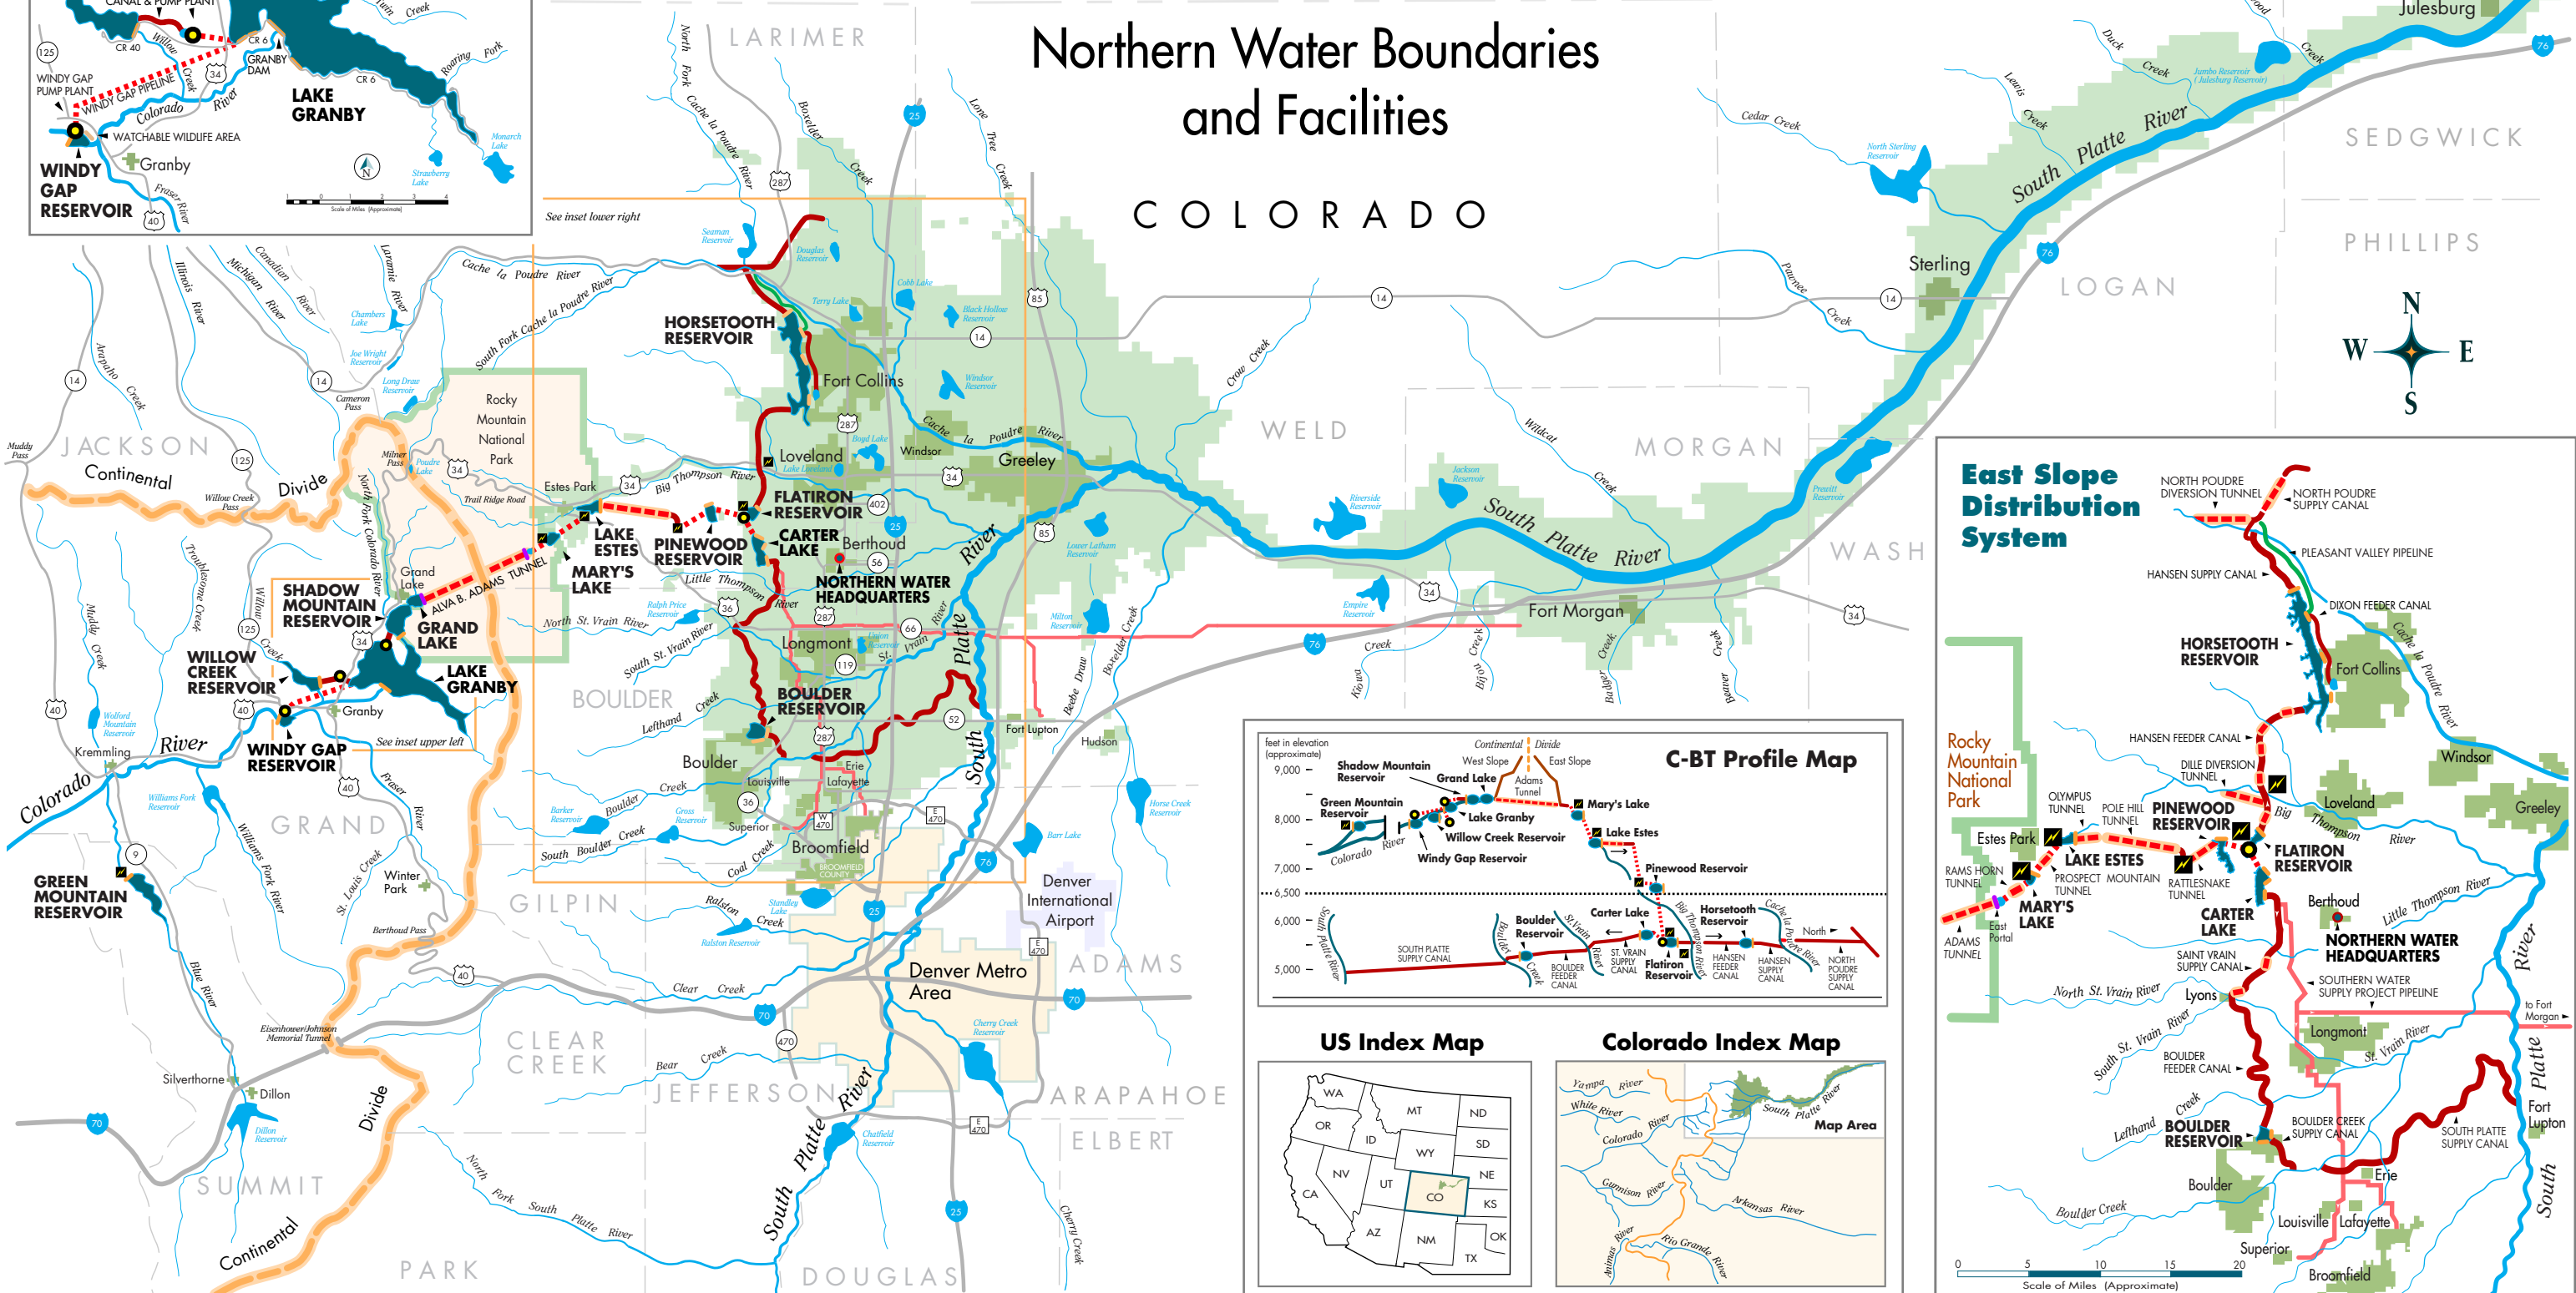

West Slope Collection System

Northern Water

Colorado-Big Thompson Project

Northern Water Boundaries and Facilities

COLORADO

East Slope Distribution System